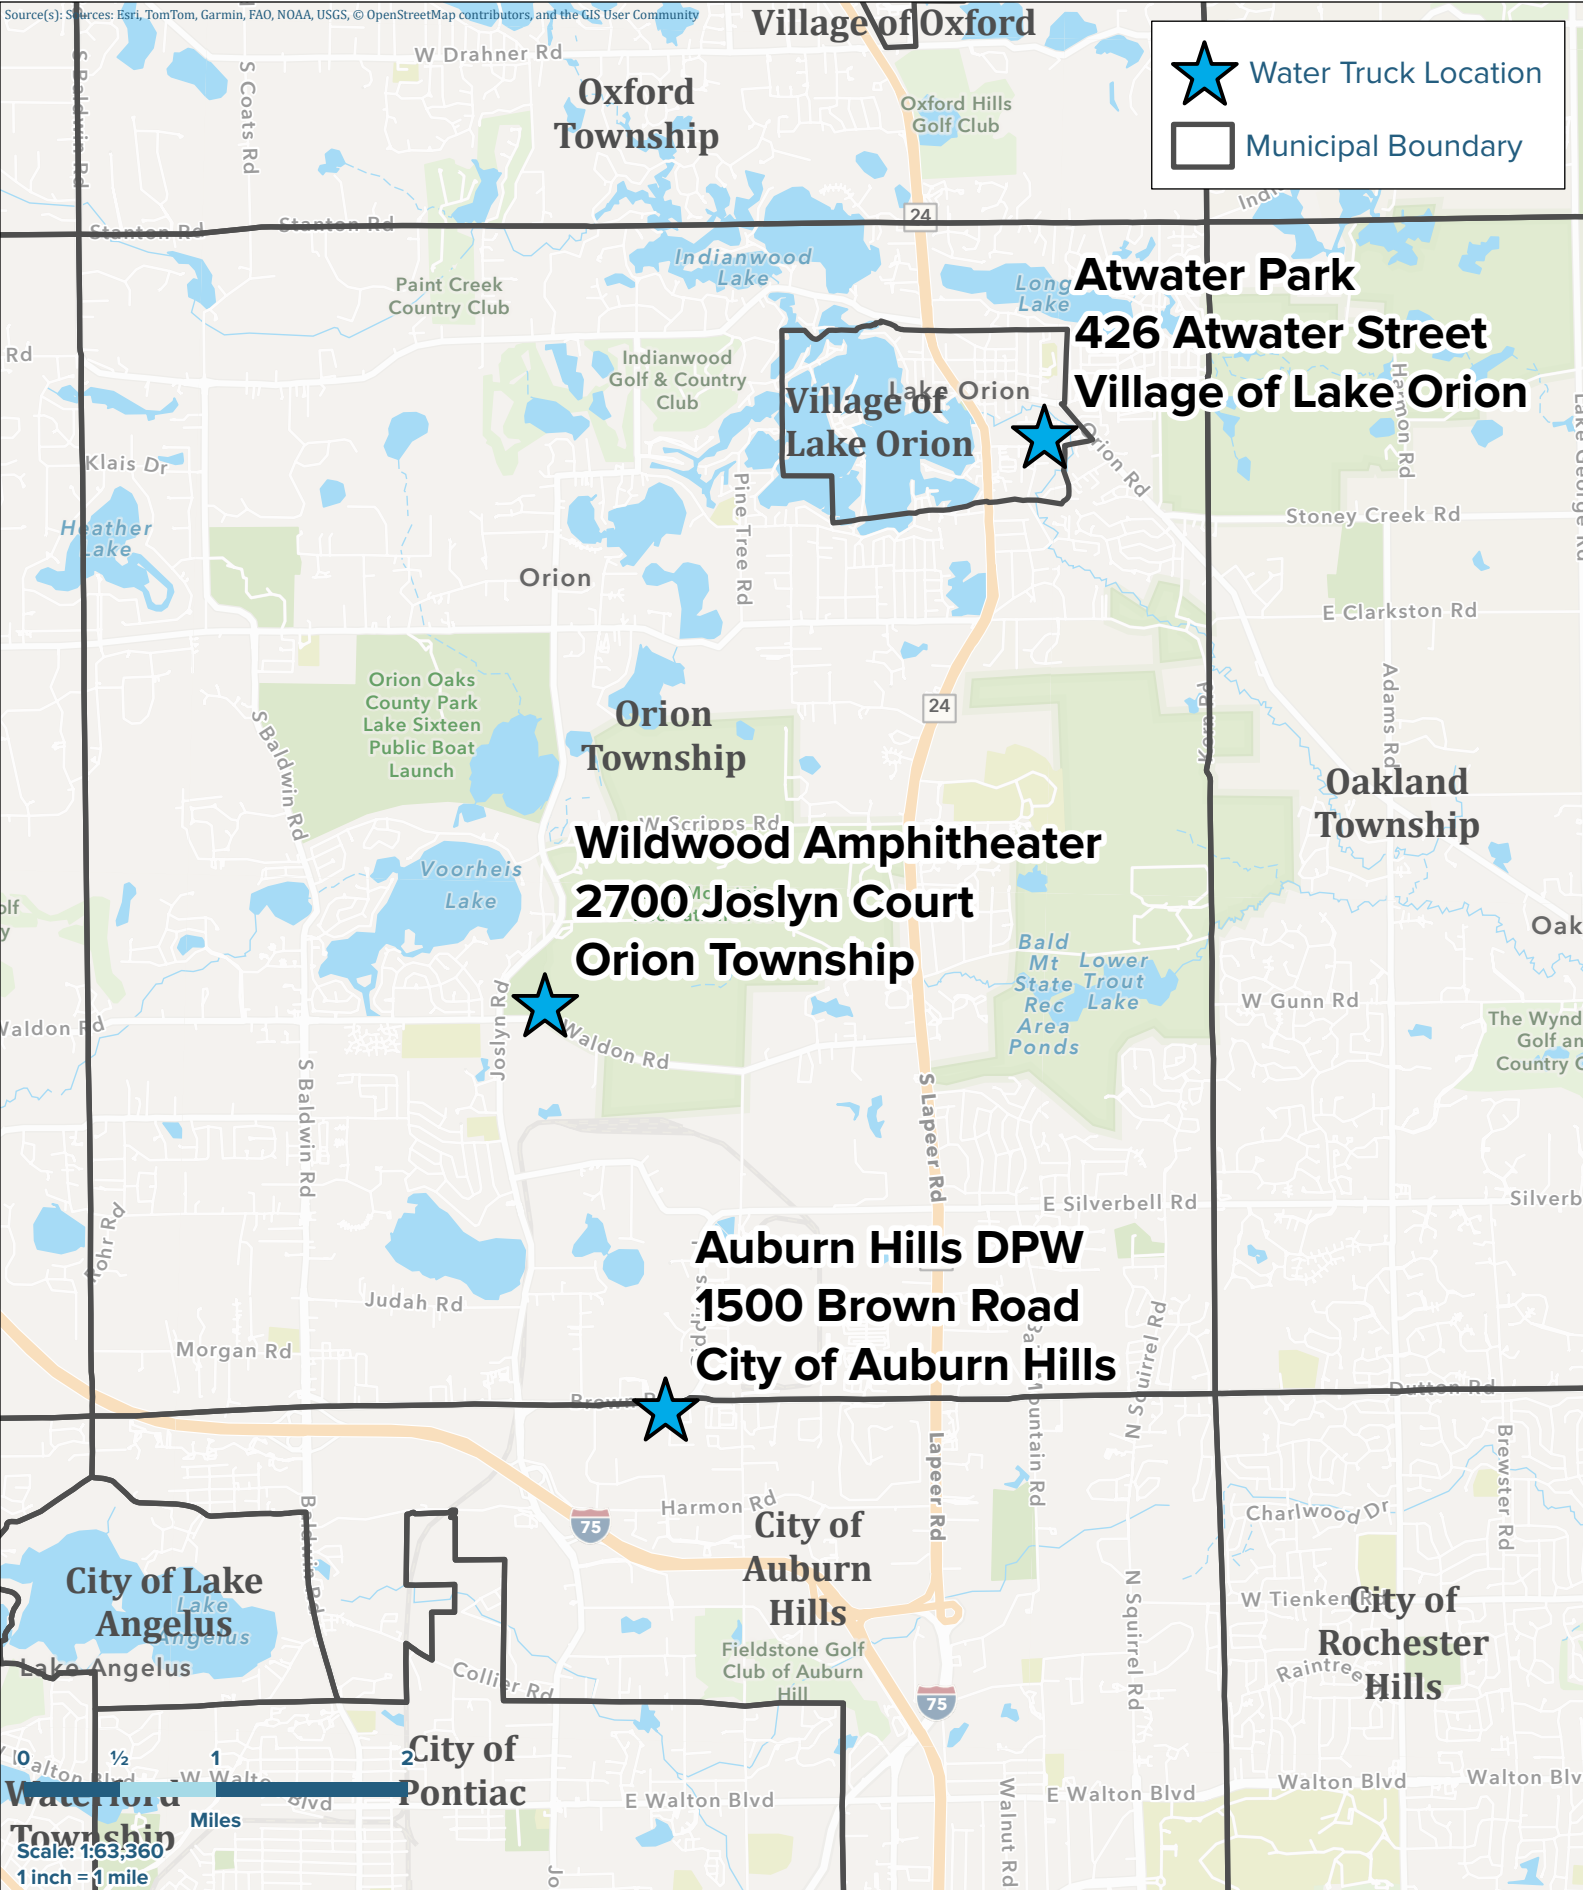

Source(s): Sources: Esri, TomTom, Garmin, FAO, NOAA, USGS, © OpenStreetMap contributors, and the GIS User Community

 Water Truck Location
 Municipal Boundary

Waterford Township
Scale: 1:63,360
1 inch = 1 mile